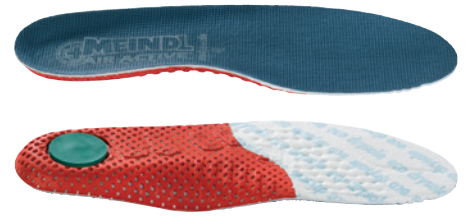

Active PRO Footbed

9706-99

Vildona® drysole + PORON® shock absorber + support + anti-bacterial cover
Size: 3 - 14
VPE: 1 Pair