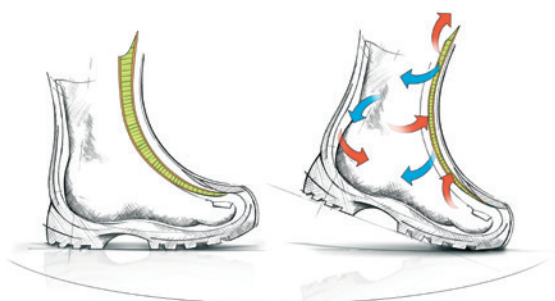

Air Revolution® Technology

The innovation for optimal climate comfort in boots

The tongue adjacent to the foot is a combination of 3D mesh and a permanently cushioning, reticulated and perforated foam. The Air Revolution® tongue extends beyond the top of the boot and facilitates air circulation. It is simply fixed at certain points on the front of the foot and instep in order to support air circulation.