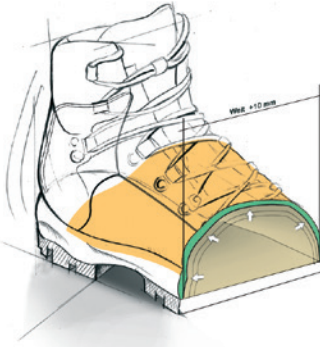

Fit System Concept

W Wide
Extra 10 mm around the ball of the foot, corresponds to the width I

M Medium
Standard last: standard size corresponds to the width H

S Slim
12,5 mm narrower around the ball of the foot, corresponds to the width F