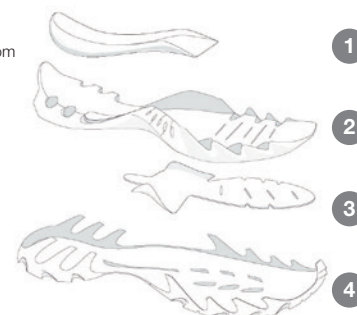

CONTAGRIP® Sole Concept*

1. 1 Heel stabiliser
2. 2 EVA-midsole
3. 3 Nylon inner sole throughout with joint support
4. 4 contagrip® rubber tread

* Meindl Contagrip® Trail soles are produced under licence from SALOMON SA; www.salomonsports.com