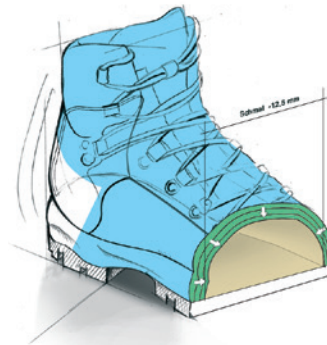

Notice:
The models Caribe GTX® and Caribe Lady GTX® are available in either normal and slim fit Version.

Fit System Concept

M Medium
Standard last: standard size corresponds to the width H

S Slim
12,5 mm narrower around the ball of the foot, corresponds to the width F