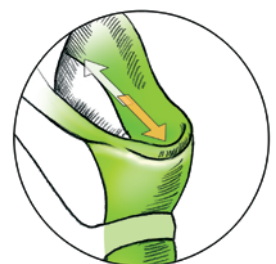

2005 2008 2012

variofix® 3 System

A successful system has been further developed: The Variofix® lacing system provides a perfect fit – and has proven itself over many years and been continually improved. In the heel area, the Variofix® system that runs around the heel provides good heel positioning. When lacing up, the free-running „Speed Wire“ is pulled in closely and evenly around the heel. This guarantees better support.

Heelcuff-Freeflex

There is an integrated stretch zone in the heel area of the cuff. This makes the entire cuff more elastic. It fits closely but with absolutely no pressure.

Literock Lady GTX®

3921-31 anthracite / violet