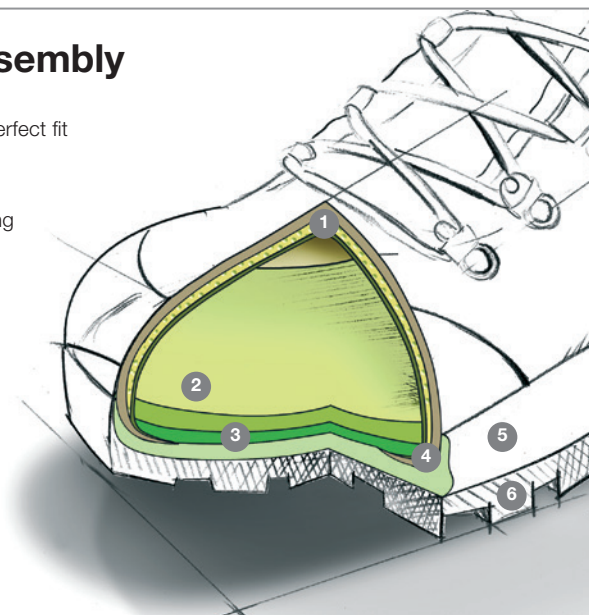

Mounted Assembly

1. 1 Foam padding for a perfect fit
2. 2 Removable footbed
3. 3 Nylon inner sole
4. 4 Leather upper fastening
5. 5 EVA/PU midsole
6. 6 Non-slip rubber tread