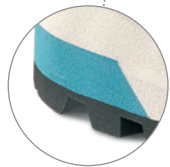

EVA soft step wedge