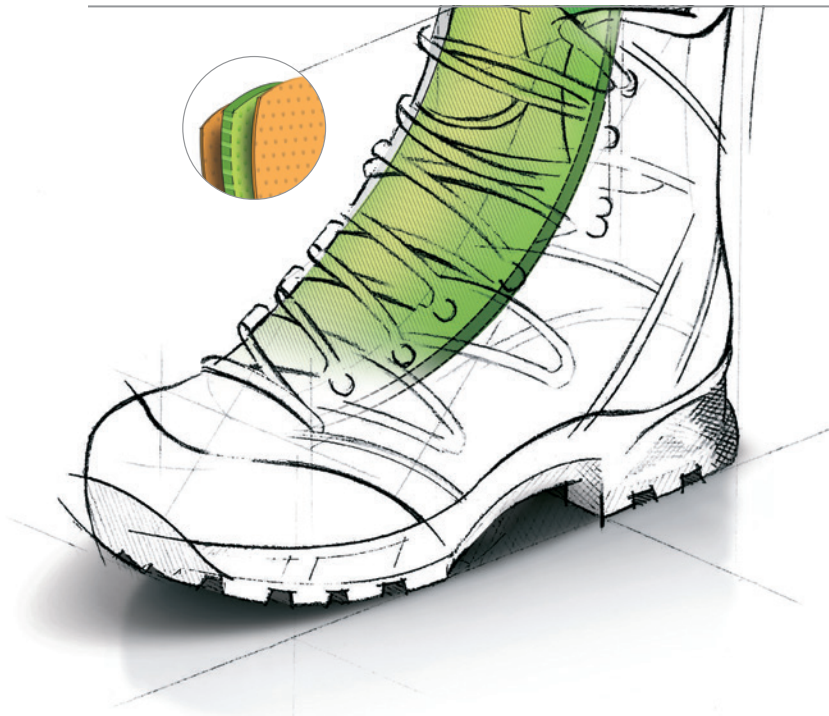

Air Revolution® Technology

The innovation for optimal climate comfort in boots

The tongue adjacent to the foot is a combination of 3D mesh and a permanently cushioning, reticulated and perforated foam. The Air Revolution® tongue extends beyond the top of the boot and facilitates air circulation. It is simply fixed at certain points on the front of the foot and instep in order to support air circulation.