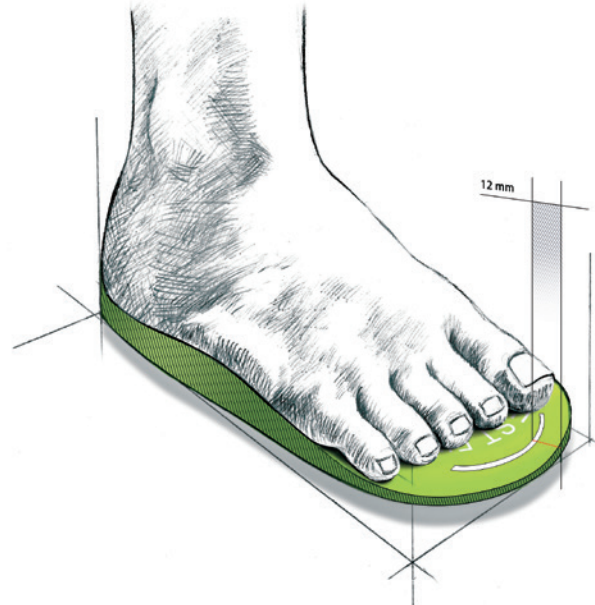

Litepeak Junior GTX®

2098-53 petrol / lemon

Upper: Suede / Mesh
Lining: GORE-TEX®
Footbed: AIR-ACTIVE® Best-Fit
Sole: MTH® Junior latex rubber grip
Size: 26 - 42

Best-Fit Footbed for Children

Ideally, a child's boot with a perfect fit will be around 12mm longer than the child's foot in the toe area. Our removable Best-Fit footbed allows a simple check to be made to assess whether the boots fits correctly. Children's feet grow up to 1.8 mm per month.