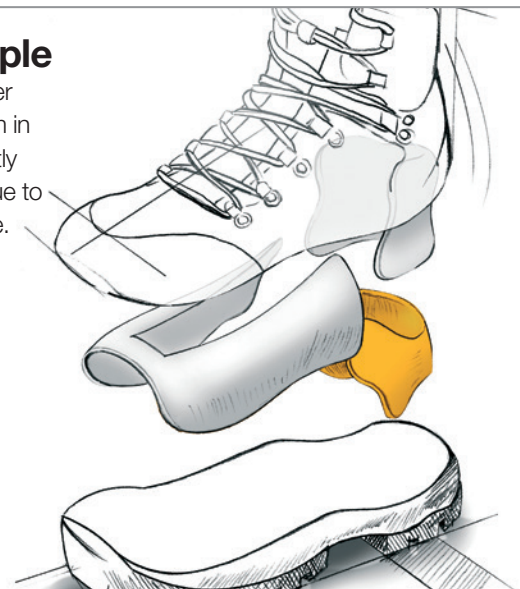

The MFS principle

The MFS foam in the upper and the SOFT PRINT foam in the foot-bed adapt perfectly to the shape of the foot due to body heat and/or pressure.