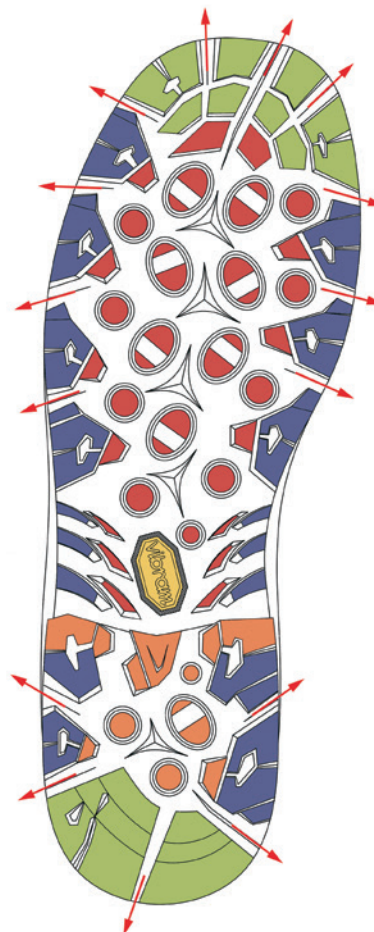

Meindl Multigriff®3 by Vibram® with PU shock absorber

- Grip
- Traktion
- Braking
- Stability
- Self cleaning