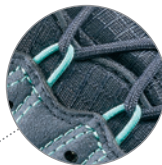

Pressure free lacing