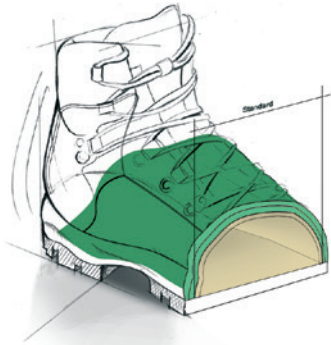

Fit System Concept

W Wide
Extra 10 mm around the ball of the foot, corresponds to the width I

M Medium
Standard last: standard size corresponds to the width H

S Slim
12,5 mm narrower around the ball of the foot, corresponds to the width F