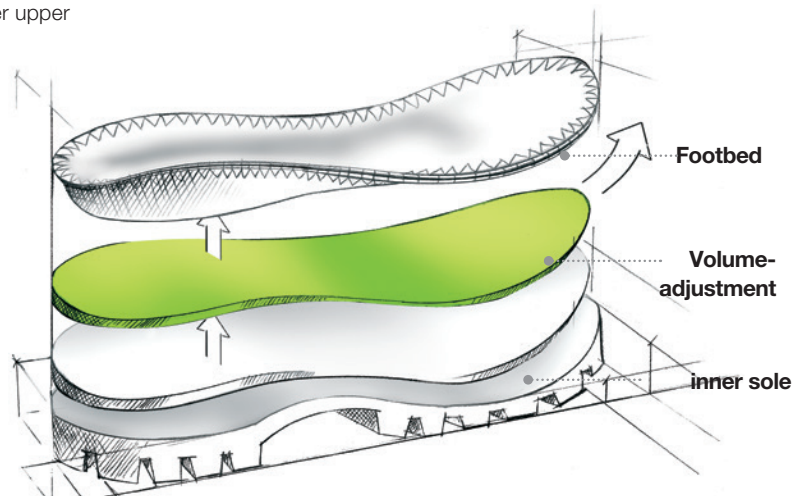

Volume adjustment

Volume adjustment throughout, 4 mm thick. If more space is needed, the padding between the footbed and the inner sole can be taken out. The insole simultaneously works in the shoe as a shock absorber.