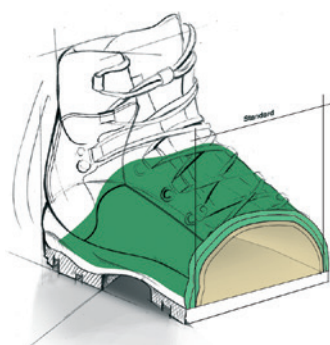

Notice:
The models Caribe GTX® and Caribe Lady GTX® are available in either normal and slim fit Version.

Fit System Concept

M Medium
Standard last: standard size corresponds to the width H

S Slim
12,5 mm narrower around the ball of the foot, corresponds to the width F