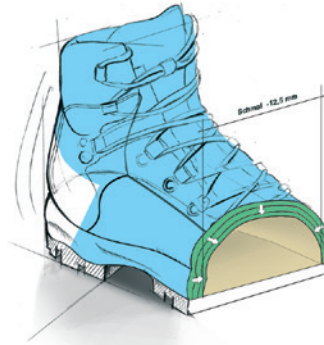

Fit System Concept

W Wide
Extra 10 mm around the ball of the foot, corresponds to the width I

M Medium
Standard last: standard size corresponds to the width H

S Slim
12,5 mm narrower around the ball of the foot, corresponds to the width F