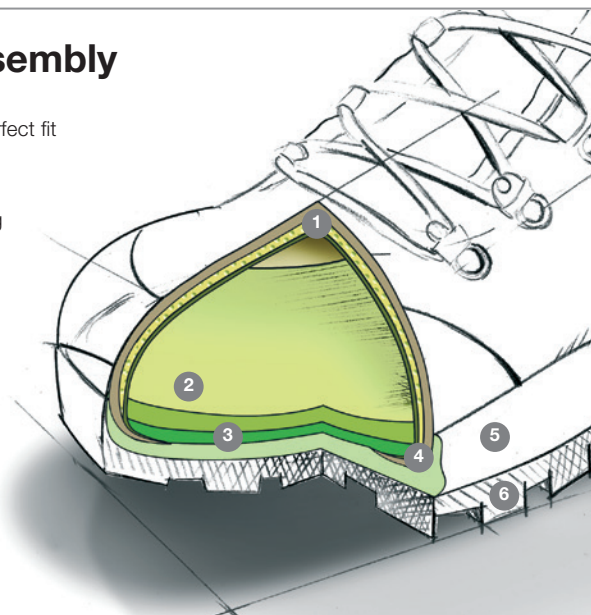

Mounted Assembly

1. 1 Foam padding for a perfect fit
2. 2 Removable footbed
3. 3 Nylon inner sole
4. 4 Leather upper fastening
5. 5 EVA/PU midsole
6. 6 Non-slip rubber tread