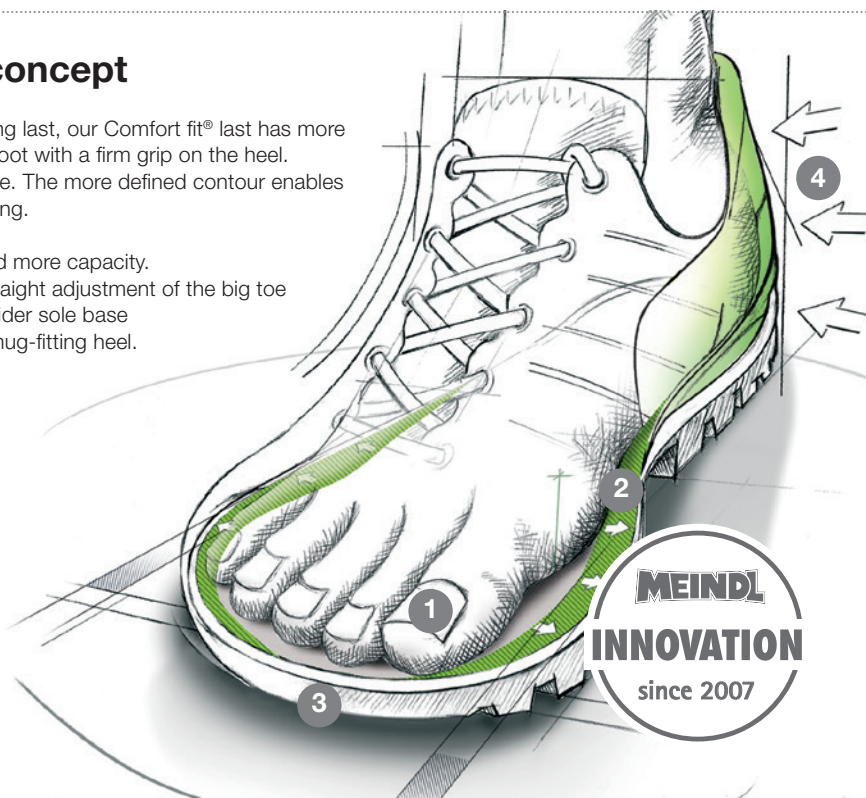

Comfortfit®

Active Sport Lady GTX®

Comfort fit® concept

In comparison to a trekking last, our Comfort fit® last has more space at the front of the foot with a firm grip on the heel. You stand on a wider base. The more defined contour enables easier rollover when walking.

- 1 More room for toes and more capacity.
- 2 More ball width and straight adjustment of the big toe
- 3 Wider stance due to wider sole base
- 4 Perfect fit due to the snug-fitting heel.

NEW

Activo Sport Lady GTX®