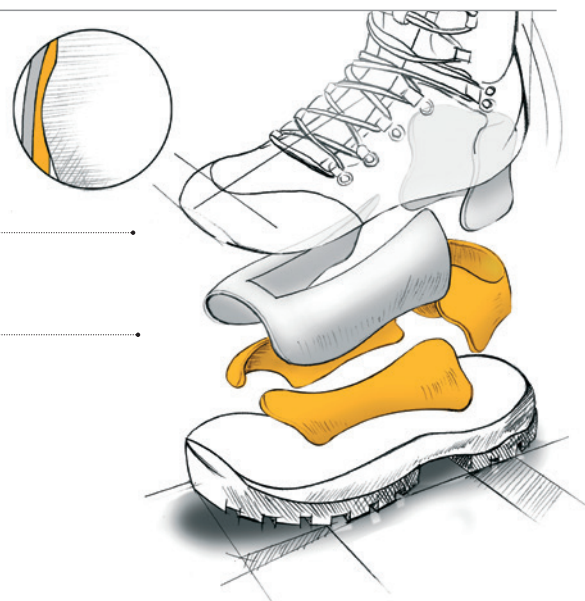

Seamlessly constructed GORE-TEX® lining at the heel