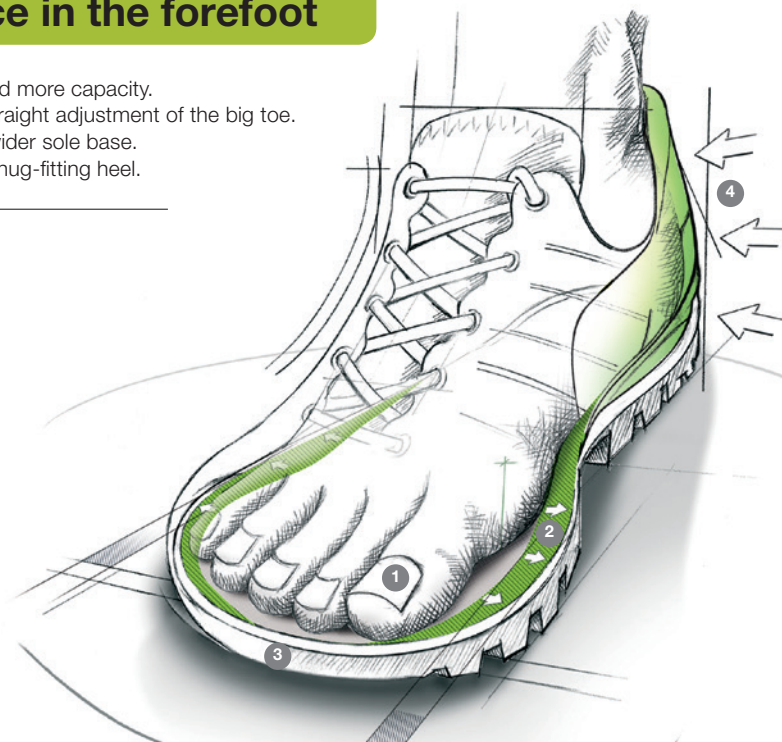

+ High quality cork insole

1. 1 Cork insole with
2. 2 Poron® shock absorber
3. 3 Cambrelle and fleece covering.
4. 4 Plus integrated pad.