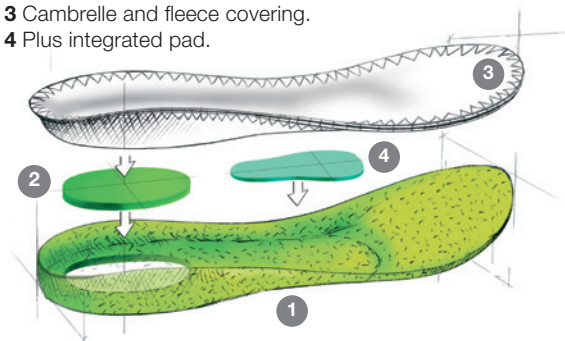

+ High quality cork insole

1. 1 Cork insole with
2. 2 Poron® shock absorber
3. 3 Cambrelle and fleece covering.
4. 4 Plus integrated pad.