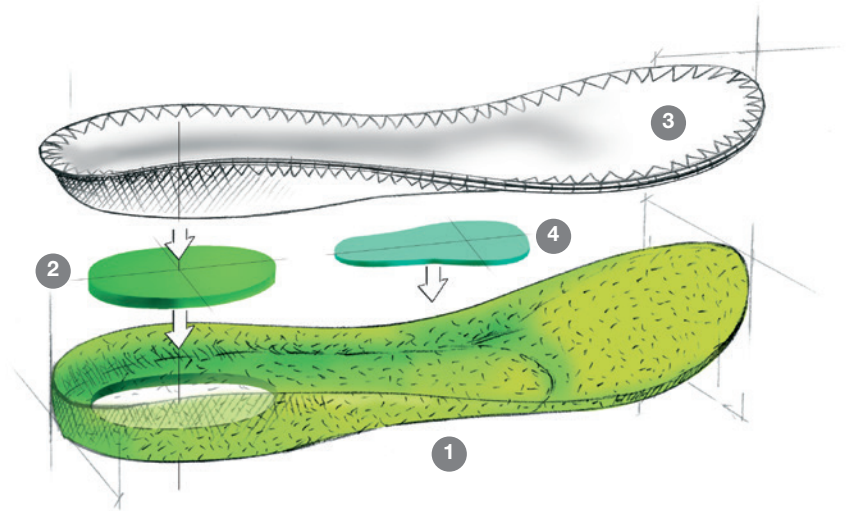

NEW

Texas Lady Mid GTX®

3831-21 bordeaux / black

Upper: Suede / Mesh
Lining: GORE-TEX® Extended Comfort Footwear
Footbed: AIR-ACTIVE®
Sole: Rubber grip sole by Vibram® with EVA shock absorber
Size: 3,5 - 9

NEW

Texas Mid GTX®

3832-35 loden / black

Upper: Suede / Mesh
Lining: GORE-TEX® Extended Comfort Footwear
Footbed: AIR-ACTIVE®
Sole: Rubber grip sole by Vibram® with EVA shock absorber
Size: 6 - 12

NEW

Durban Lady GTX®

3948-21 bordeaux

Upper: Nubuck leather / Suede
Lining: GORE-TEX® Extended Comfort Footwear
Footbed: AIR-ACTIVE®
Sole: Meindl Magic Active PRO
Size: 3,5 - 9

NEW

Durban GTX®

3949-01 black

Upper: Nubuck leather / Suede
Lining: GORE-TEX® Extended Comfort Footwear
Footbed: AIR-ACTIVE®
Sole: Meindl Magic Active PRO
Size: 6 - 12 / 13, 14, 15, 16, 17

+ Comfort fit® cork insole

- (1) Cork insole with (2) Poron® shock absorber,
- (3) Cambrelle and fleece covering.
- (4) Plus integrated pad.

NEW

Philadelphia Lady GTX®

5208-10 brown

Upper: Nubuck leather
Lining: GORE-TEX® Extended Comfort Footwear
Footbed: AIR-ACTIVE® Wellness Sport
Sole: Meindl Comfort Sport
Size: 3,5 - 8

NEW

Vitalis Mid GTX®

5214-03 grey

Upper: Nubuck leather / Suede
Lining: GORE-TEX® Extended Comfort Footwear
Footbed: AIR-ACTIVE® Wellness Sport
Sole: Meindl Comfort Sport
Size: 6 - 12