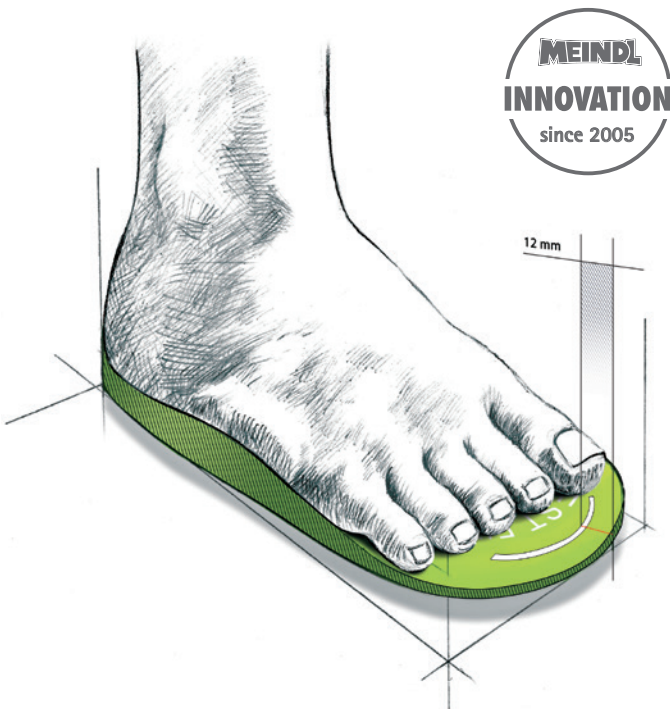

## Best-Fit Footbed for Children

that children's feet have enough room.

Ideally, a child's boot with a perfect fit will be around 12mm longer than the child's foot in the toe area. Our removable Best-Fit footbed allows a simple check to be made to assess whether the boots fits correctly. Children's feet grow up to 1.8 mm per month.